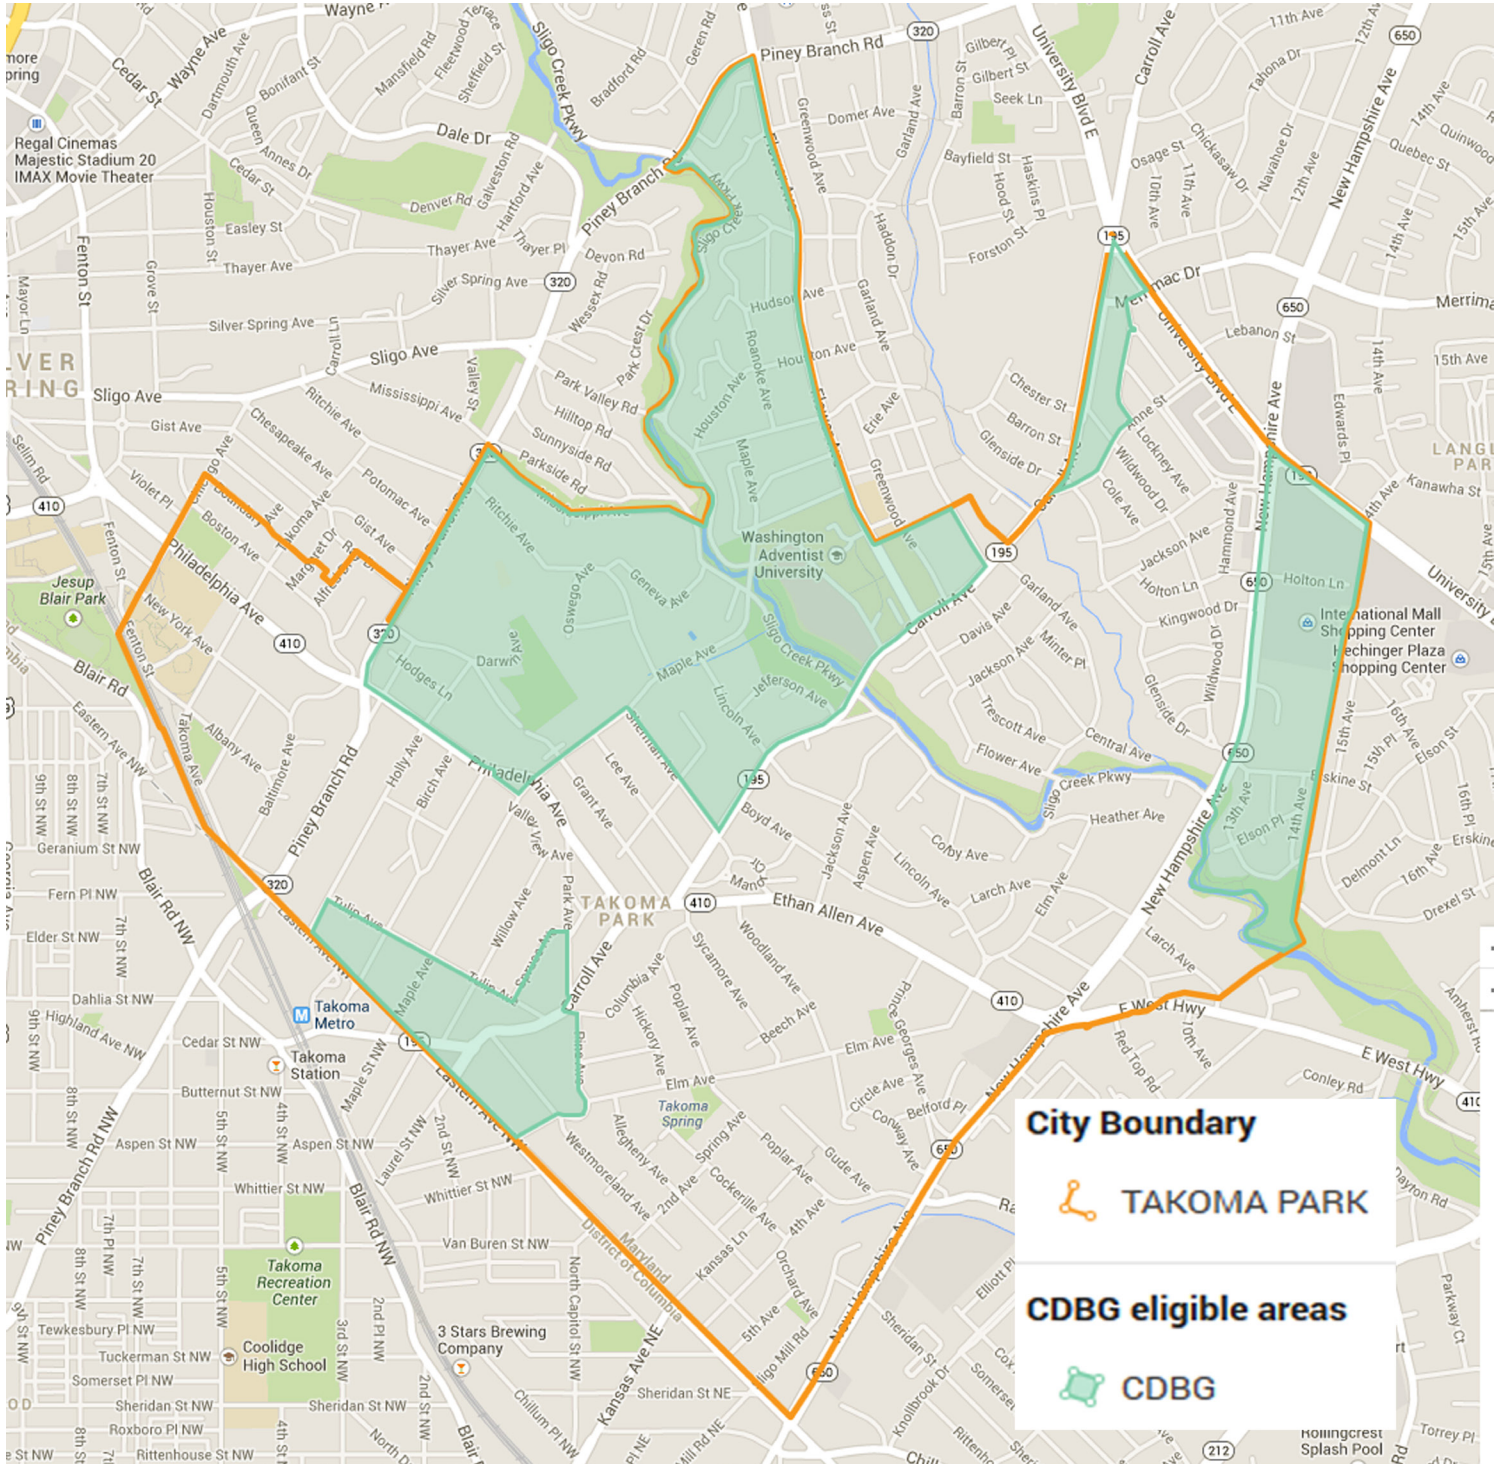

COMMUNITY DEVELOPMENT BLOCK GRANT (CDBG) TAKOMA PARK ELIGIBLE NEIGHBORHOODS

Effective July 1, 2014

To interact with this map, visit: https://mapsengine.google.com/map/edit?mid=zMr6AoUpQK_s.kuGYpu5QMq1s