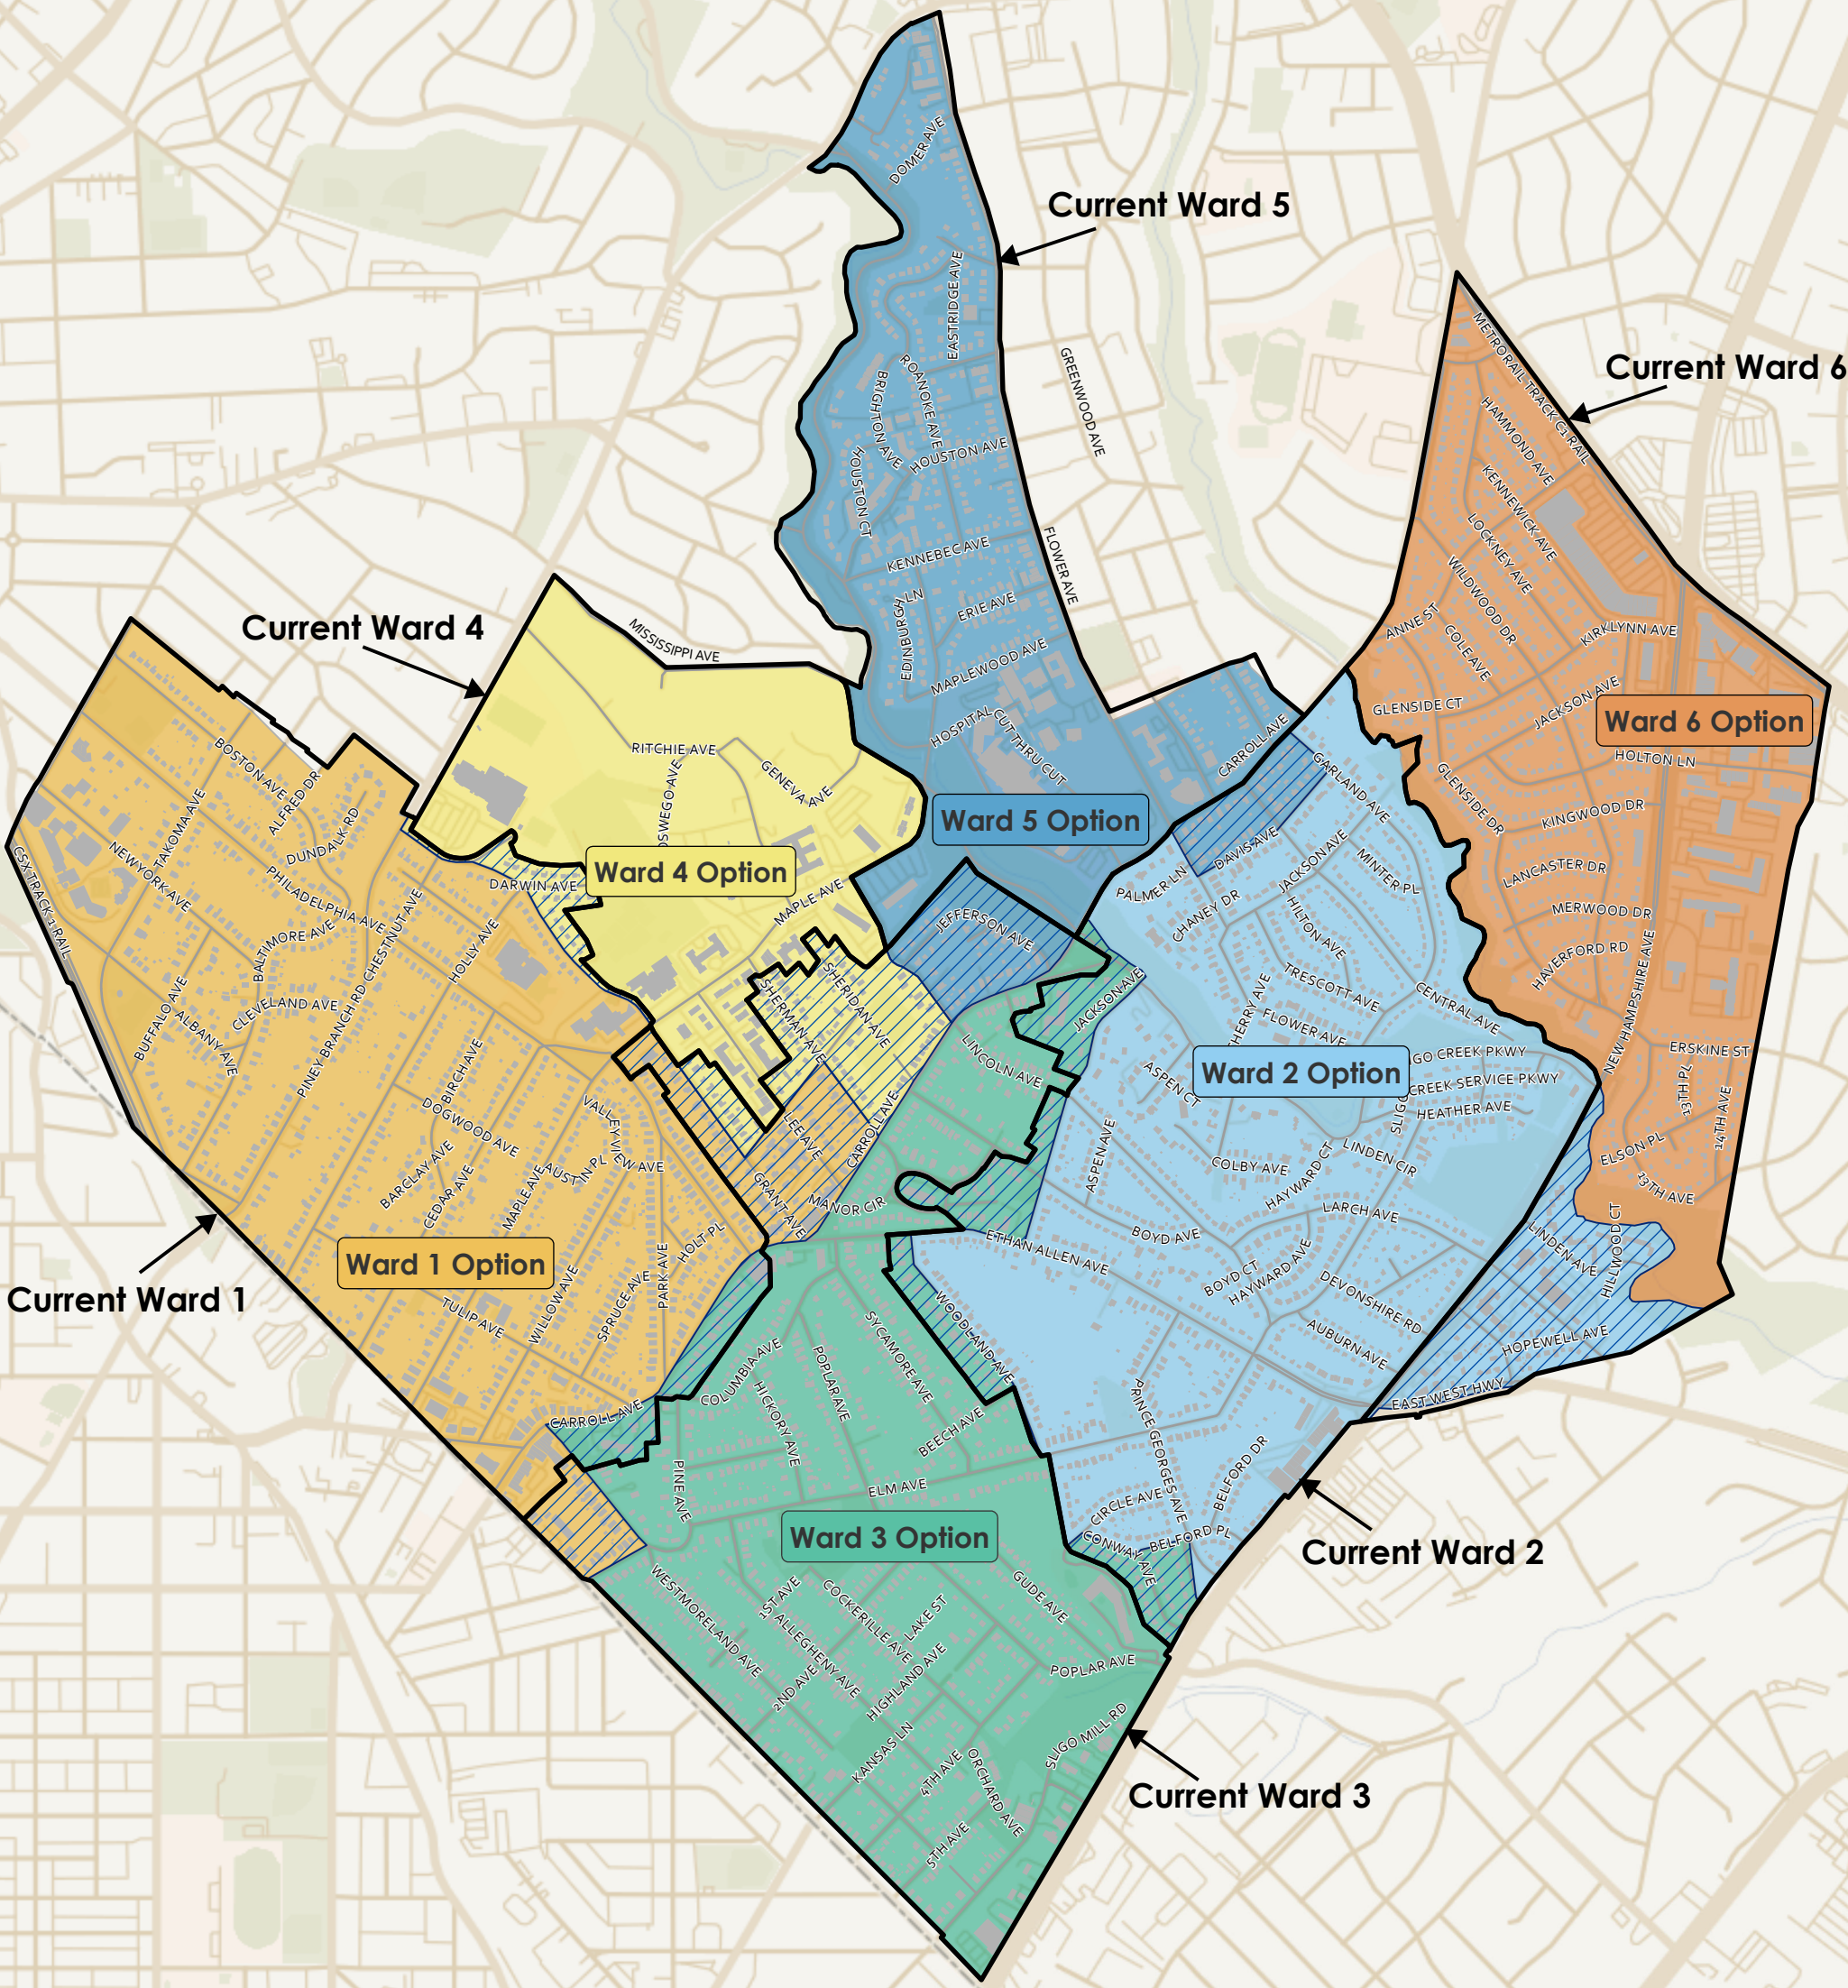

City of Takoma Park Ward Map Redistricting 2021 Revised Map Option A

Legend

- Existing Wards
- Buildings
- Streets
- Revised Map Option A Change Area

Revised Map Option A

Ward Number

- 1
- 2
- 3
- 4
- 5
- 6

0 0.25 0.5 Miles

N

*Data obtained from City of Takoma Park and the 2020 Census data