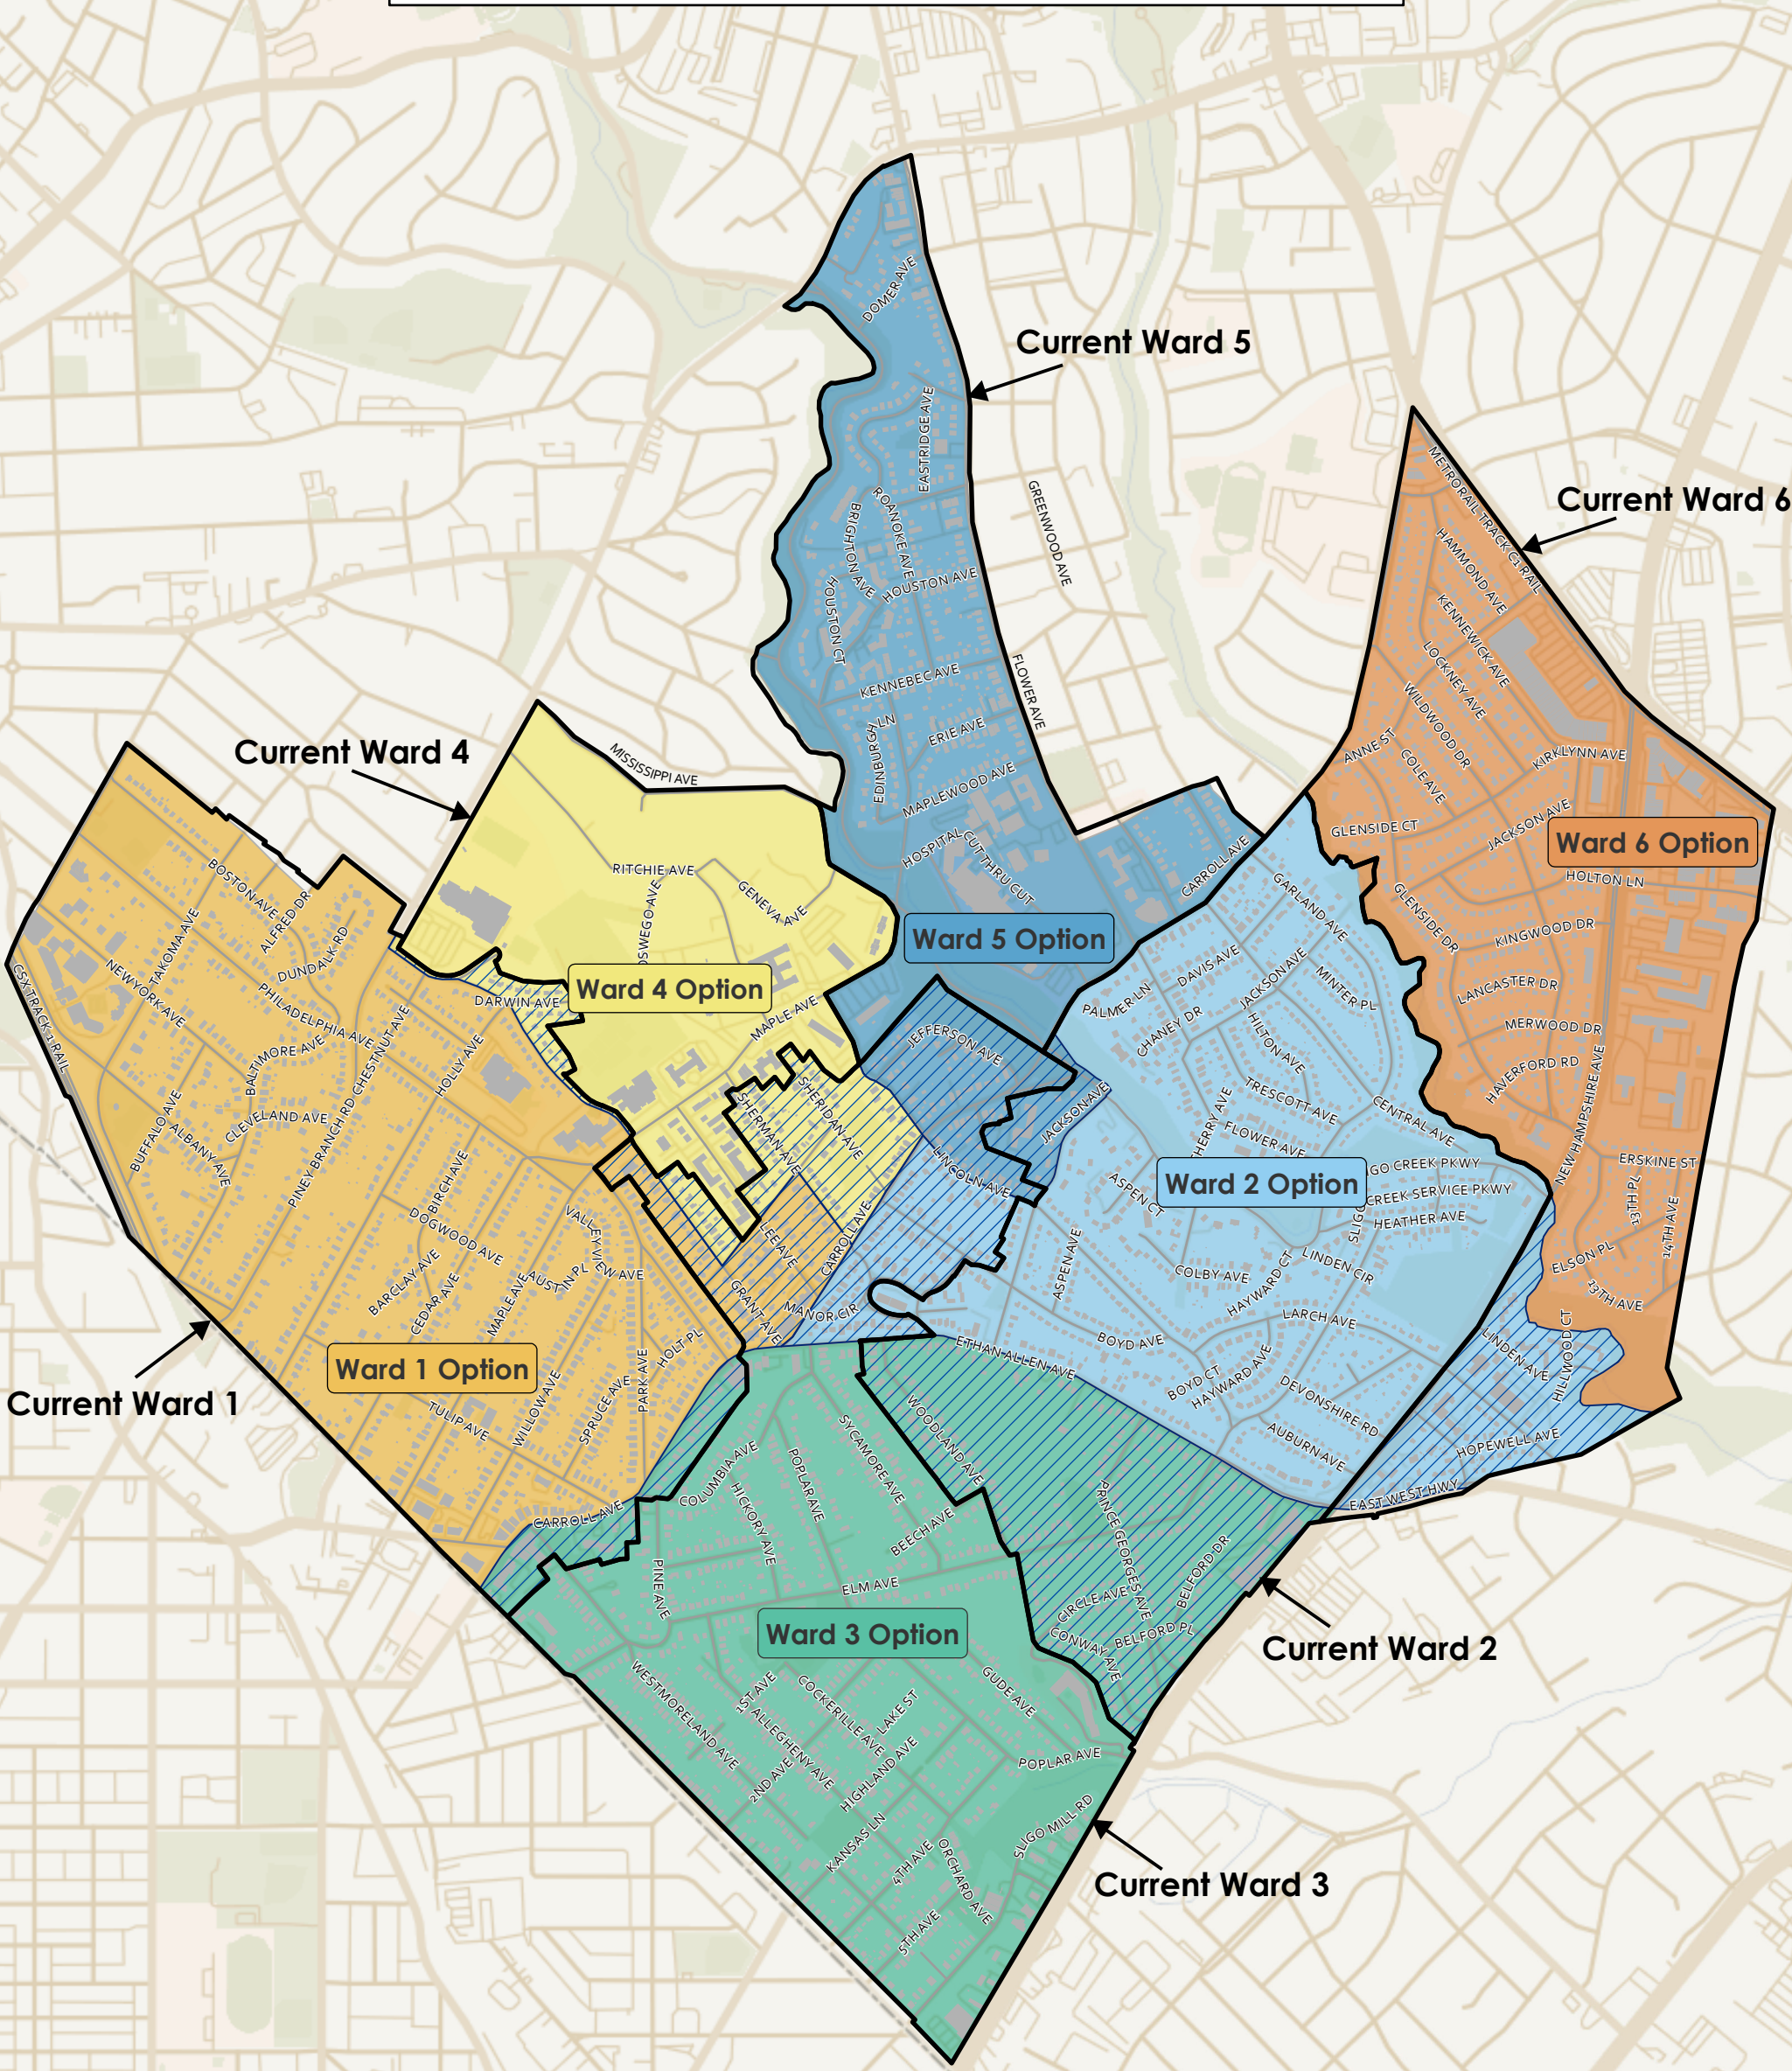

# City of Takoma Park Ward Map Redistricting 2021 Revised Map Option B

**Legend**

- Existing Wards
- Buildings
- Streets
- Revised Map Option B Change Area

**Revised Map Option B**

**Ward Number**

- 1
- 2
- 3
- 4
- 5
- 6

0      0.25      0.5 Miles

\*Data obtained from City of Takoma Park and the 2020 Census data